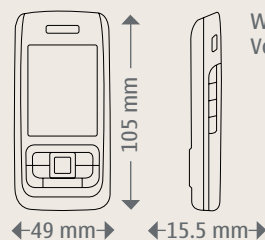

Dimensions

Weight: 115 g
Volume: 74 cc

Work together. Smarter.

Americas Tel: 1 877 997 9199 • Email: usa@nokiaforbusiness.com

Asia Pacific Tel: +65 6588 3364 • Email: asia@nokiaforbusiness.com

Europe, Middle East, and Africa France +33 170 708 166 • UK +44 161 601 8908 • Email: europe@nokiaforbusiness.com

www.nokiaforbusiness.com

NI8 064 041

NOKIA

Nokia for Business